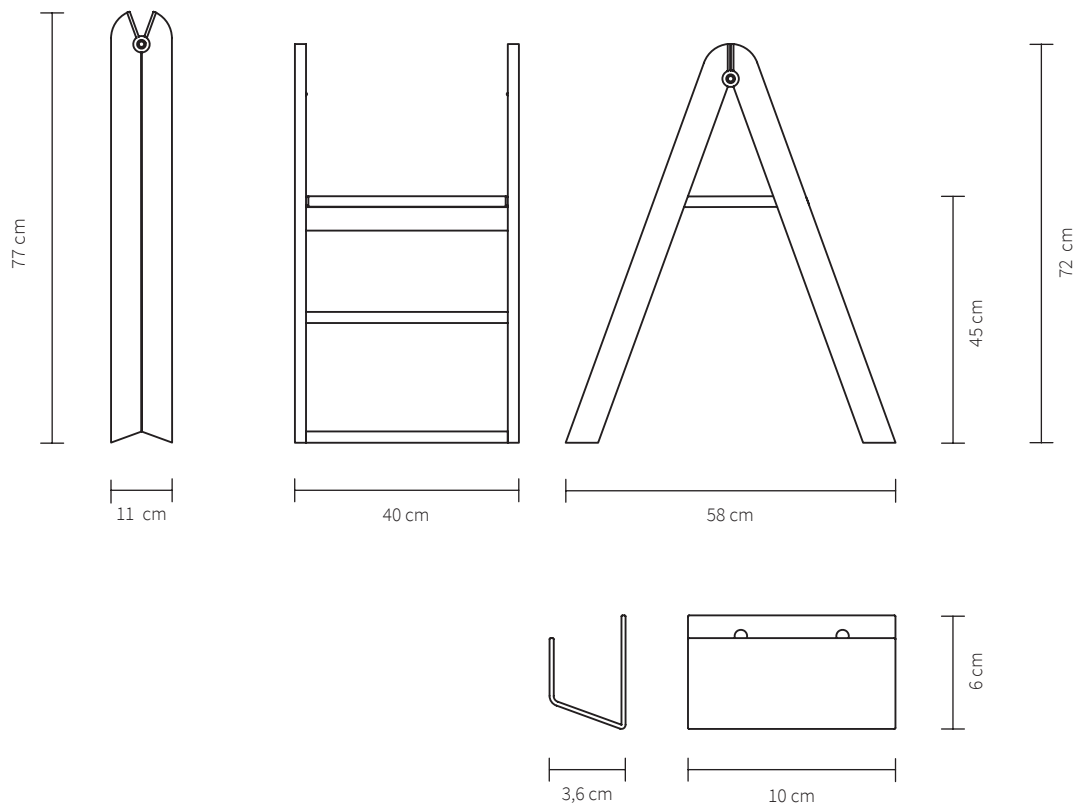

Reech comes with a practical bracket that lets you hang it on the wall or inside a closet. That way it can be tucked away out of sight when it is not in use without taking up any floor space. The wall bracket is hidden behind the top step, which almost gives the illusion that Reech is floating in the air, magically held in place against the wall.

## SPECIFICATIONS

Product category	Small furniture
Product no.	Black: 20020 Ash: 20021 White: 20222
EAN code	Black: 5712731200202 Ash: 5712731200219 White: 5712731200226
Country of origin	China
Tarif	9403.60.90.00
Materials	Oak/Brass/Steel
Colour	Black, Ash or White
Product dimensions (H x L x W)	
Open	71 cm x 58 cm x 40 cm
Closed	77 cm x 11 cm x 40 cm
Wall bracket	6 cm x 10 cm x 3,6 cm
Packaging dimensions (H x L x W)	15 cm x 78 cm x 42 cm
Box content	Wall bracket, screws, plugs and manual
Product weight	7,6 Kg