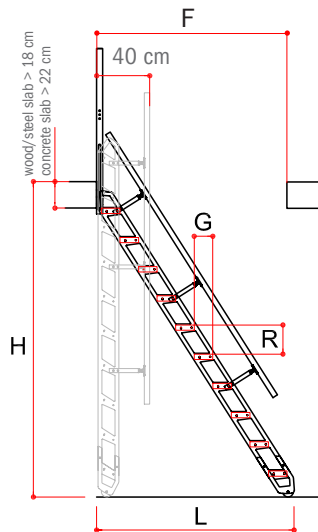

Back

Back is a "sliding" stair composed of 10, 11 or 12 treads with a railing on both sides made up of square section balusters connected by a circular section handrail. The treads are in solid beech. Thanks to the wheels fitted to the steel side stringers, the stair can reach a minimum footprint of 40 cm by placing it in its vertical position. The stair's maximum height is 282 cm.

SHADES AND COLOURS

BEECH SHADE: NATURAL

STEEL COLOUR: BLACK RAL 9005

KIT HEIGHTS

10 RISES - **K04160000**

10 rises - 9 treads				
H (cm)	R (cm)	G (cm)	L (cm)	F (cm)
230-235	23,5	11,5	114	139
224-229	23	12,5	121	146
218-223	22,5	13	128	153
214-217	22	14	136	161

11 RISES - **K04161000**

11 rises - 10 treads				
H (cm)	R (cm)	G (cm)	L (cm)	F (cm)
253-258	23,5	11,5	126	151
247-252	23	12,5	134	159
241-246	22,5	13	142	167
236-240	22	14	150	175

12 RISES - **K04162000**

12 rises - 11 treads				
H (cm)	R (cm)	G (cm)	L (cm)	F (cm)
277-282	23,5	11,5	138	138
271-276	23	12,5	147	147
265-270	22,5	13	155	155
259-264	22	14	165	165

BACK WIDTH

BACK BALUSTRADE
K04114000