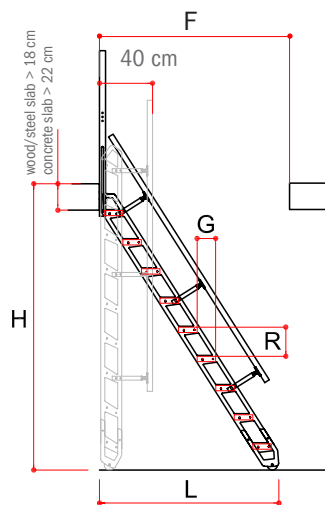

Back

Back is a "sliding" stair composed of 10, 11 or 12 treads with a railing on both sides made up of square section balusters connected by a circular section handrail. The treads are in solid beech. Thanks to the wheels fitted to the steel side stringers, the stair can reach a minimum footprint of 40 cm by placing it in its vertical position. The stair's maximum height is 282 cm.

SHADES AND COLOURS

BEECH SHADE: NATURAL

STEEL COLOUR: BLACK RAL 9005

KIT HEIGHTS

10 RISES - **K04160000**

10 rises - 9 treads				
H (cm)	R (cm)	G (cm)	L (cm)	F (cm)
230-235	23,5	11,5	114	139
224-229	23	12,5	121	146
218-223	22,5	13	128	153
214-217	22	14	136	161

11 RISES - **K04161000**

11 rises - 10 treads				
H (cm)	R (cm)	G (cm)	L (cm)	F (cm)
253-258	23,5	11,5	126	151
247-252	23	12,5	134	159
241-246	22,5	13	142	167
236-240	22	14	150	175

12 RISES - **K04162000**

12 rises - 11 treads				
H (cm)	R (cm)	G (cm)	L (cm)	F (cm)
277-282	23,5	11,5	138	138
271-276	23	12,5	147	147
265-270	22,5	13	155	155
259-264	22	14	165	165

BACK WIDTH

BACK BALUSTRADE
K04114000