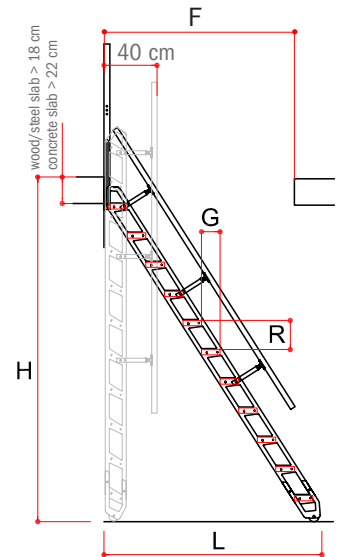

Back

Back is a "sliding" stair composed of 10, 11 or 12 treads with a railing on both sides made up of square section balusters connected by a circular section handrail. The treads are in solid beech. Thanks to the wheels fitted to the steel side stringers, the stair can reach a minimum footprint of 40 cm by placing it in its vertical position. The stair's maximum height is 282 cm.

SHADES AND COLOURS

BEECH SHADE: NATURAL

STEEL COLOUR: BLACK RAL 9005

KIT HEIGHTS

10 RISES - **K04160000**

10 rises - 9 treads				
H (cm)	R (cm)	G (cm)	L (cm)	F (cm)
230-235	23,5	11,5	114	139
224-229	23	12,5	121	146
218-223	22,5	13	128	153
214-217	22	14	136	161

11 RISES - **K04161000**

11 rises - 10 treads				
H (cm)	R (cm)	G (cm)	L (cm)	F (cm)
253-258	23,5	11,5	126	151
247-252	23	12,5	134	159
241-246	22,5	13	142	167
236-240	22	14	150	175

12 RISES - **K04162000**

12 rises - 11 treads				
H (cm)	R (cm)	G (cm)	L (cm)	F (cm)
277-282	23,5	11,5	138	138
271-276	23	12,5	147	147
265-270	22,5	13	155	155
259-264	22	14	165	165

BACK WIDTH

BACK BALUSTRADE
K04114000