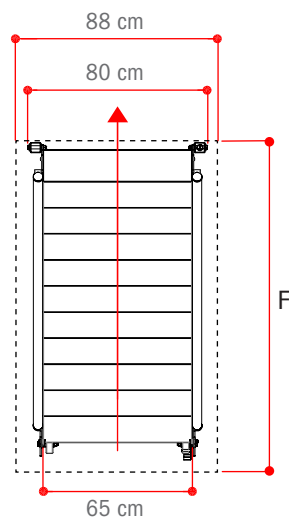

Back

Back is a "sliding" stair composed of 10, 11 or 12 treads with a railing on both sides made up of square section balusters connected by a circular section handrail. The treads are in solid beech. Thanks to the wheels fitted to the steel side stringers, the stair can reach a minimum footprint of 40 cm by placing it in its vertical position. The stair's maximum height is 282 cm.

SHADES AND COLOURS

BEECH SHADE: NATURAL

STEEL COLOUR: BLACK RAL 9005

KIT HEIGHTS

10 RISES - **K04160000**

10 rises - 9 treads				
H (cm)	R (cm)	G (cm)	L (cm)	F (cm)
230-235	23,5	11,5	114	139
224-229	23	12,5	121	146
218-223	22,5	13	128	153
214-217	22	14	136	161

11 RISES - **K04161000**

11 rises - 10 treads				
H (cm)	R (cm)	G (cm)	L (cm)	F (cm)
253-258	23,5	11,5	126	151
247-252	23	12,5	134	159
241-246	22,5	13	142	167
236-240	22	14	150	175

12 RISES - **K04162000**

12 rises - 11 treads				
H (cm)	R (cm)	G (cm)	L (cm)	F (cm)
277-282	23,5	11,5	138	138
271-276	23	12,5	147	147
265-270	22,5	13	155	155
259-264	22	14	165	165

BACK WIDTH

BACK BALUSTRADE
K04114000